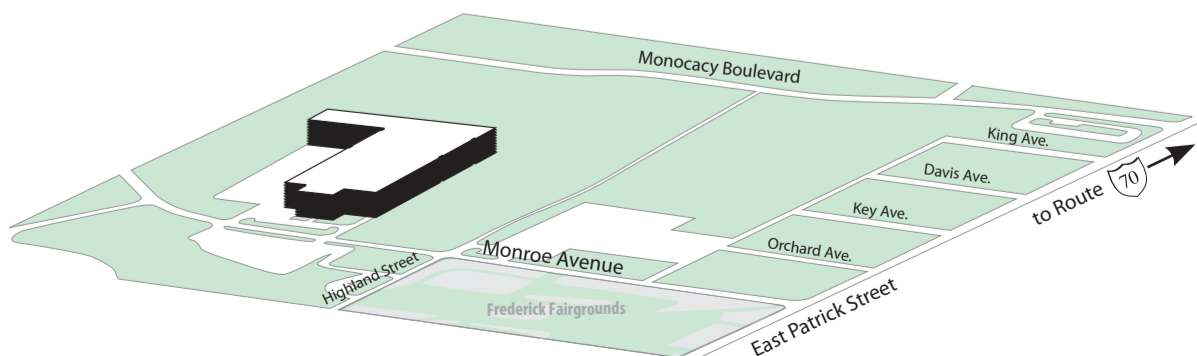

Monroe Center

Building Trades, Culinary Arts & Hospitality, 200 Monroe restaurant, Continuing Education Health Care Career Programs, Administrative Offices