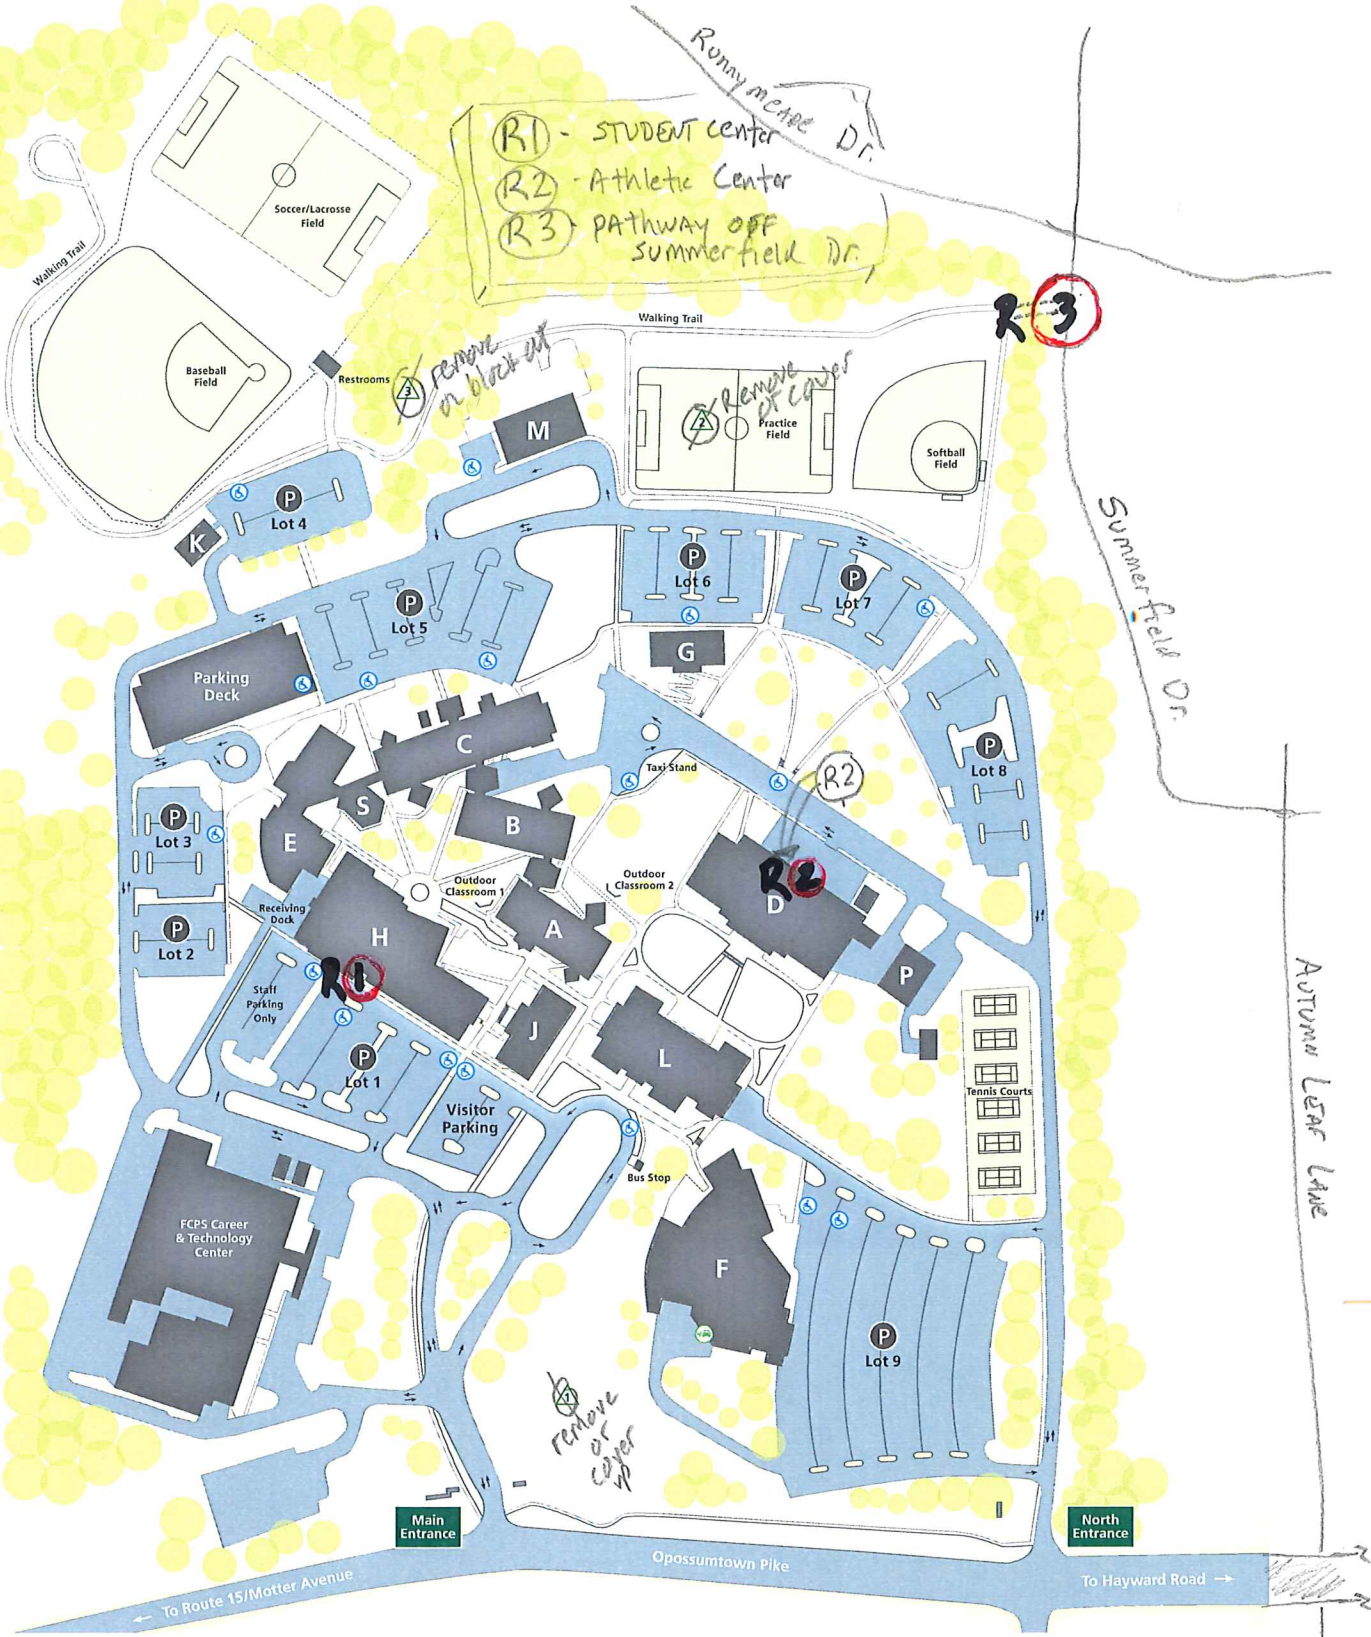

Reunification Locations

white font
brite blue
background
w/arrow

R1

R1 - Student Center
R2 - Athletic Center
R3 - Pathway off Summerfield Dr.

Welcome to Frederick Community College

- **J Jefferson Hall**
  Welcome Center, Admissions, Registration & Records, Student Accounts, Counseling & Advising, Career & Transfer Center, Financial Aid, Office of Diversity, Equity, and Inclusion, Learning Support Offices
- **K Mercer-Akre Kiln**
- **L Linganore Hall**
  Library, Allied Health/Nursing Labs, Testing Center, Writing Center, Video Classroom & Lab, Language Lab, Faculty Offices, Classrooms, Student Lounge
- **M The Carl and Norma Miller Children's Center**
- **P Plant Operations**
- **S Sweadner Hall**
  Lecture Hall

In case of an emergency, Call 2453 or 4444 on campus or 301.846.2453 off campus or on your cell.

- Evacuation Locations
- Accessible Parking
- Electric Car Charging

For information on accessible routes, please visit our website at www.frederick.edu

Autumn Leaf Lane

Hayward Rd